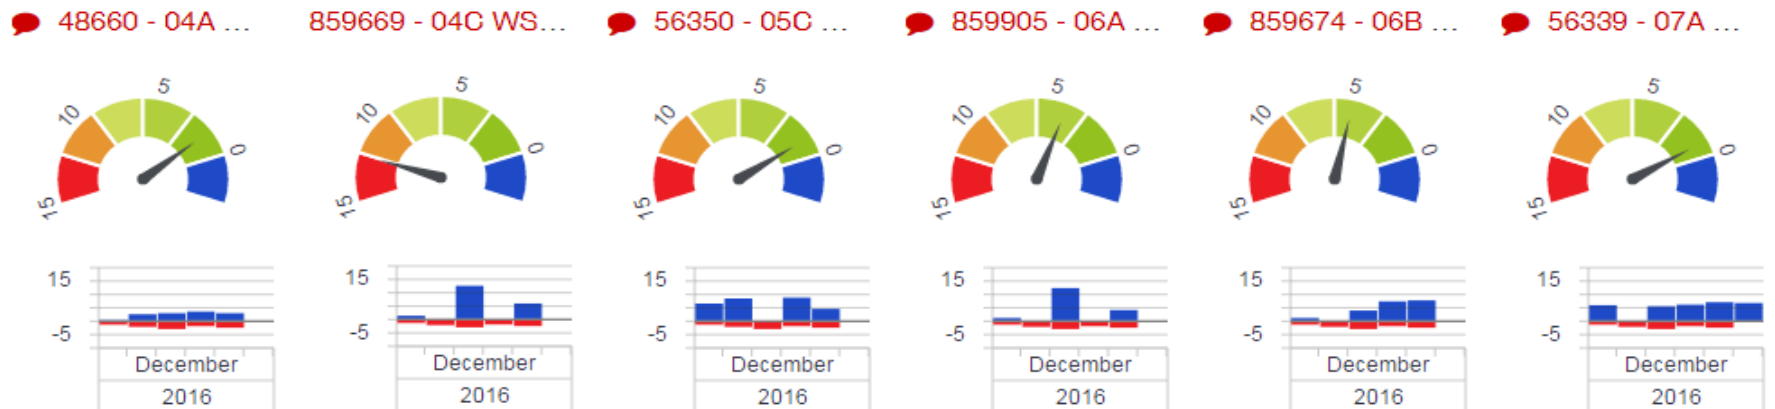

» Interpreting Soil Moisture Data – Dashboard