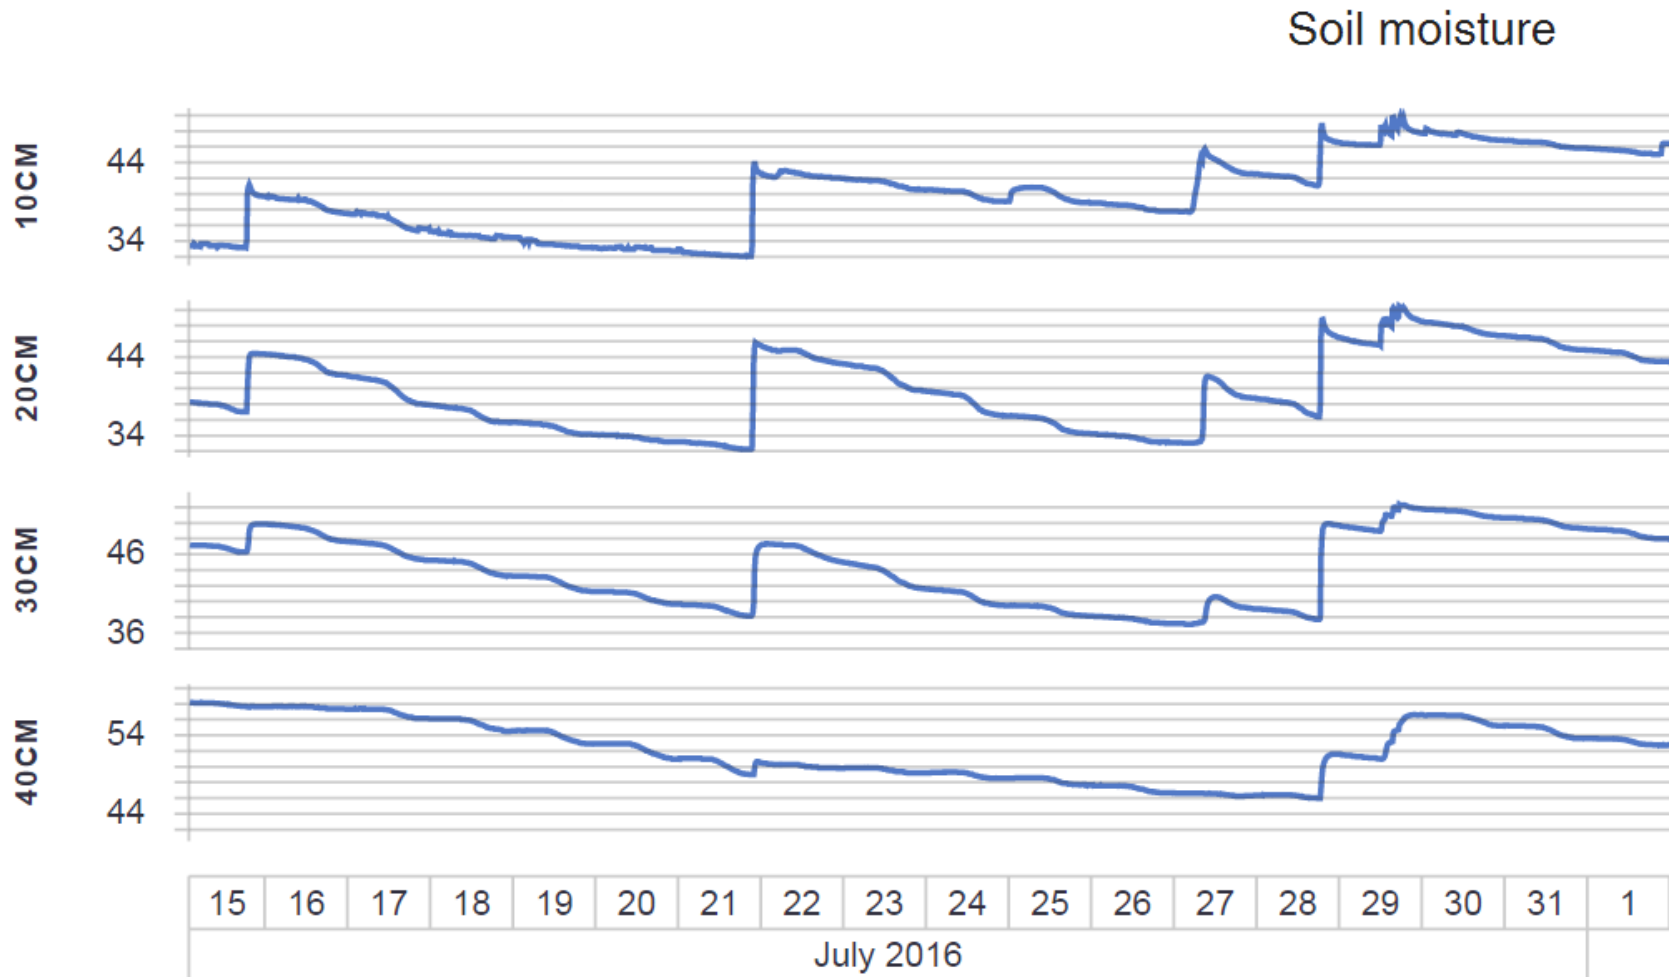

# » Sensorbased Irrigation Management – the setup

RMAAdvice for Sensorbased Irrigation Management

Dashboard

Graphs

858236 - CH - De...

861596 - NL - Zeij...

## » Interpreting Soil Moisture Data – Profile

# » Interpreting Soil Moisture Data – Sum Graph and Deficit