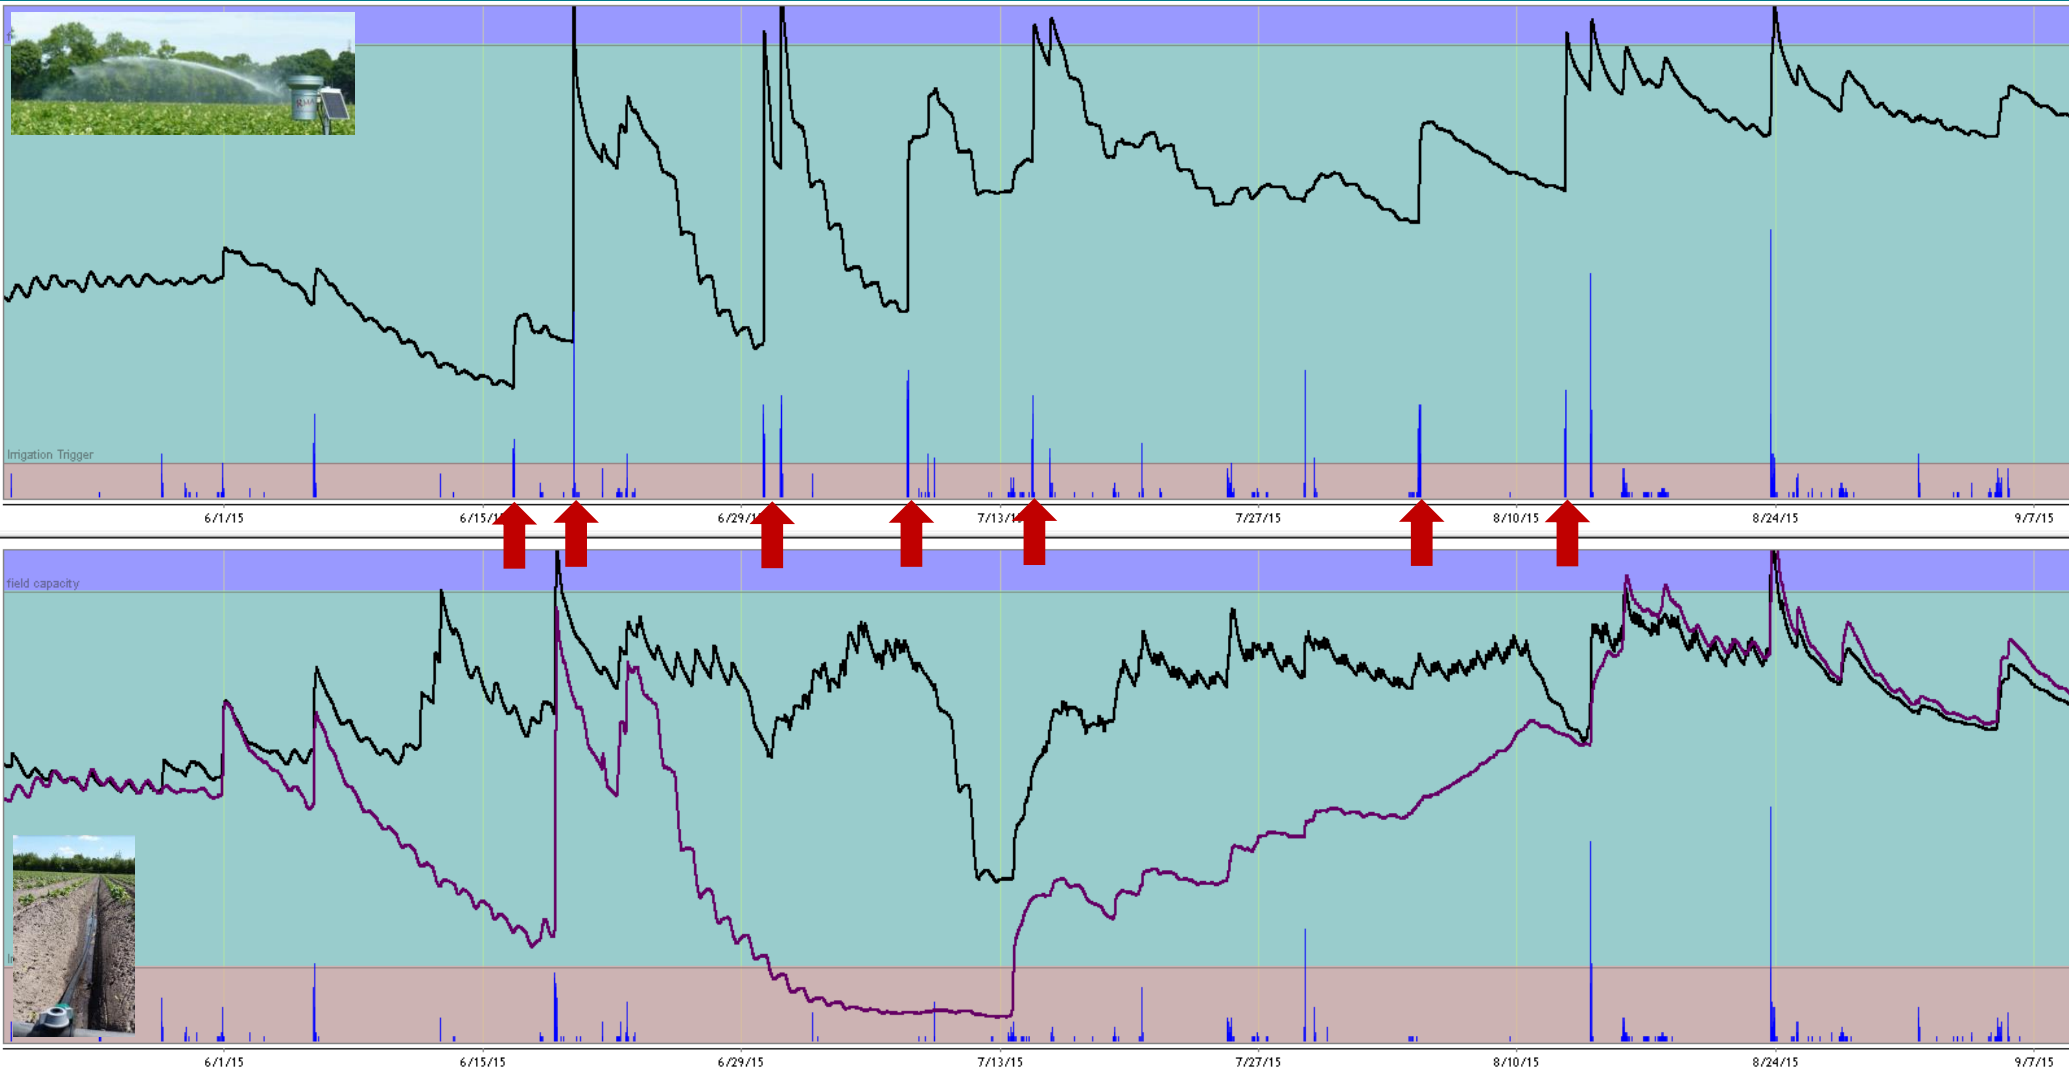

# » Interpreting Soil Moisture Data – Sum Graph and Deficit

## » Interpreting Soil Moisture Data – Dashboard

» NL – Drip irrigation and fertigation pilots

## » Drip vs Hoserail – 2015 – SUM