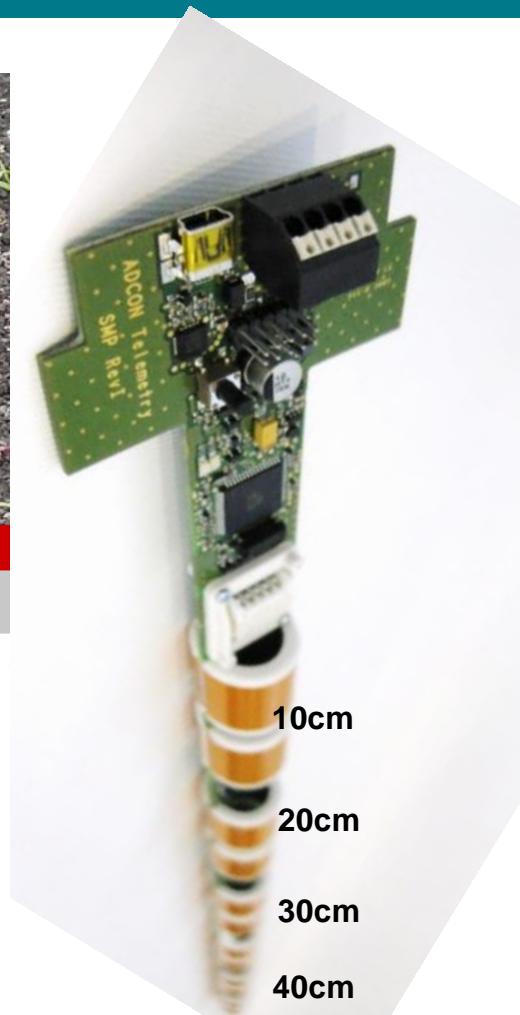

# » Sensorbased Irrigation Management – the setup

RMAAdvice for Sensorbased Irrigation Management

Dashboard

Graphs

858236 - CH - De...

861596 - NL - Zeij...