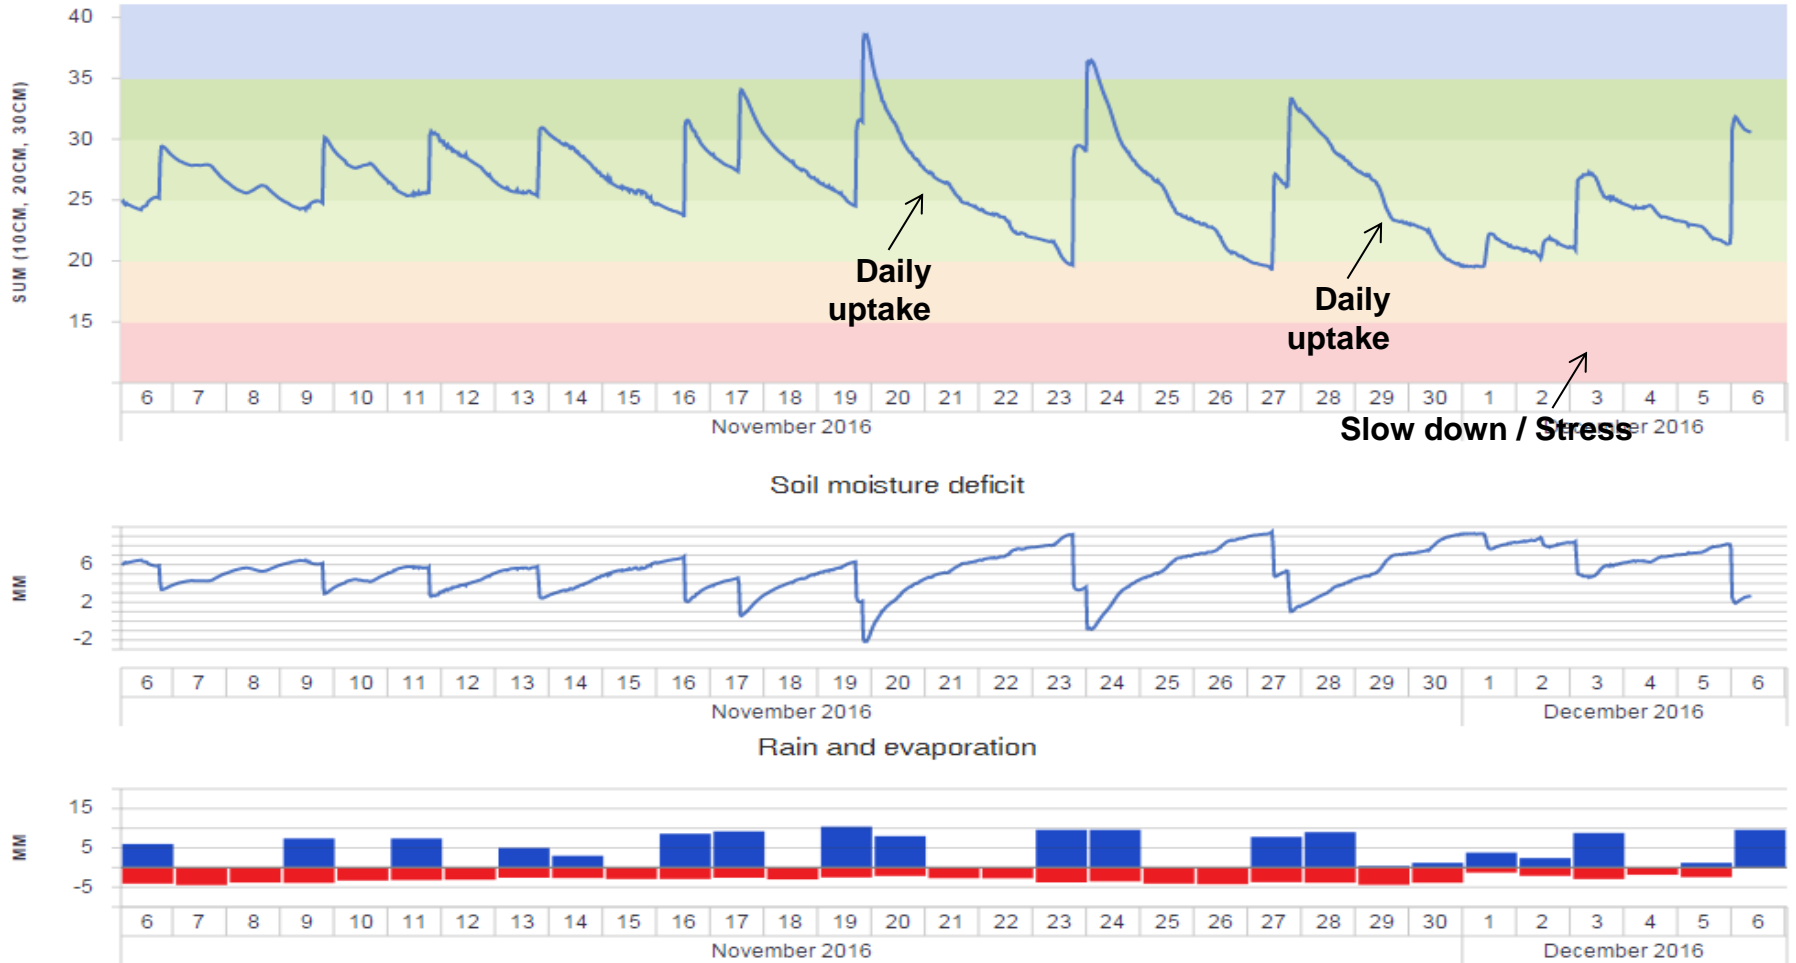

# » Sensorbased Irrigation Management – the setup

RMAAdvice for Sensorbased Irrigation Management

Dashboard

Graphs

858236 - CH - De...

861596 - NL - Zeij...

## » Irrigation System

## » Interpreting Soil Moisture Data – Profile

# » Interpreting Soil Moisture Data – Sum Graph and Deficit