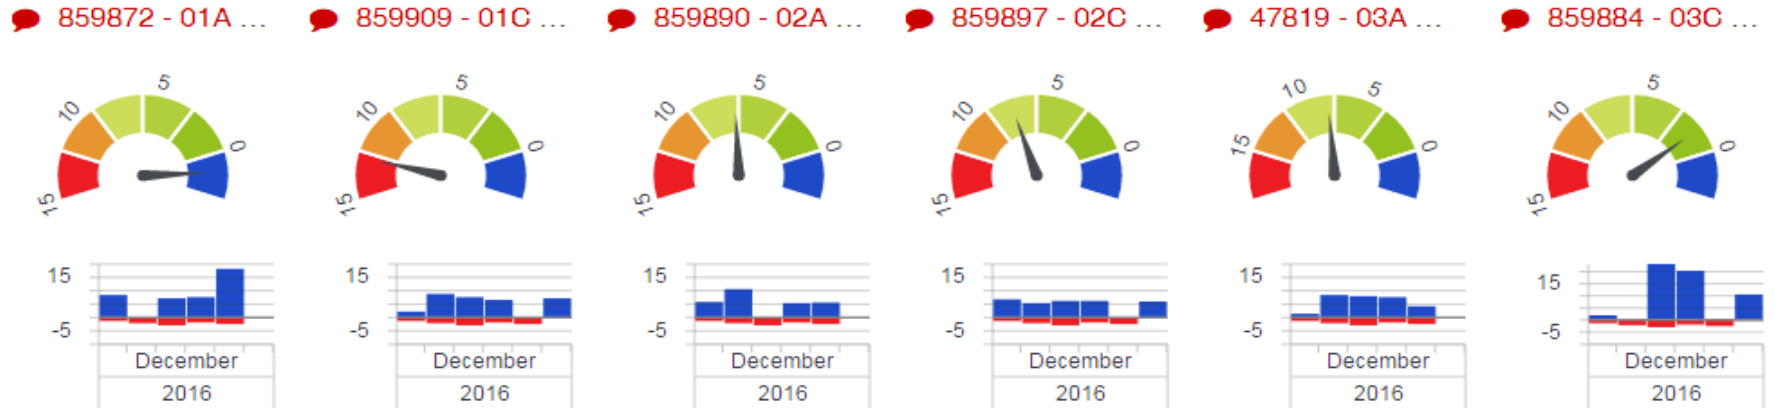

» Interpreting Soil Moisture Data – Dashboard