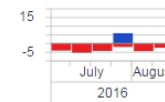

# » Sensorbased Irrigation Management – the setup

RMAAdvice for Sensorbased Irrigation Management

Dashboard

Graphs

858236 - CH - De...

861596 - NL - Zeij...