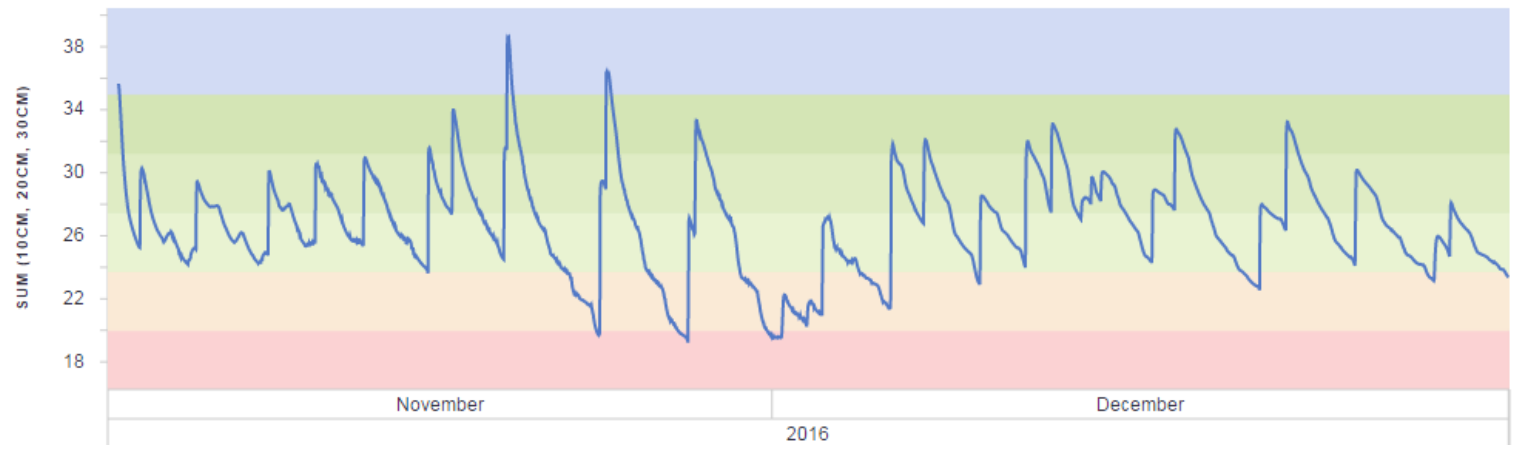

## » Interpreting Soil Moisture Data – Dashboard

» NL – Drip irrigation and fertigation pilots

## » Drip vs Hoserail – 2015 – SUM

# » Egypt - Potatoes

Soil moisture sum

» Make technology work for growers