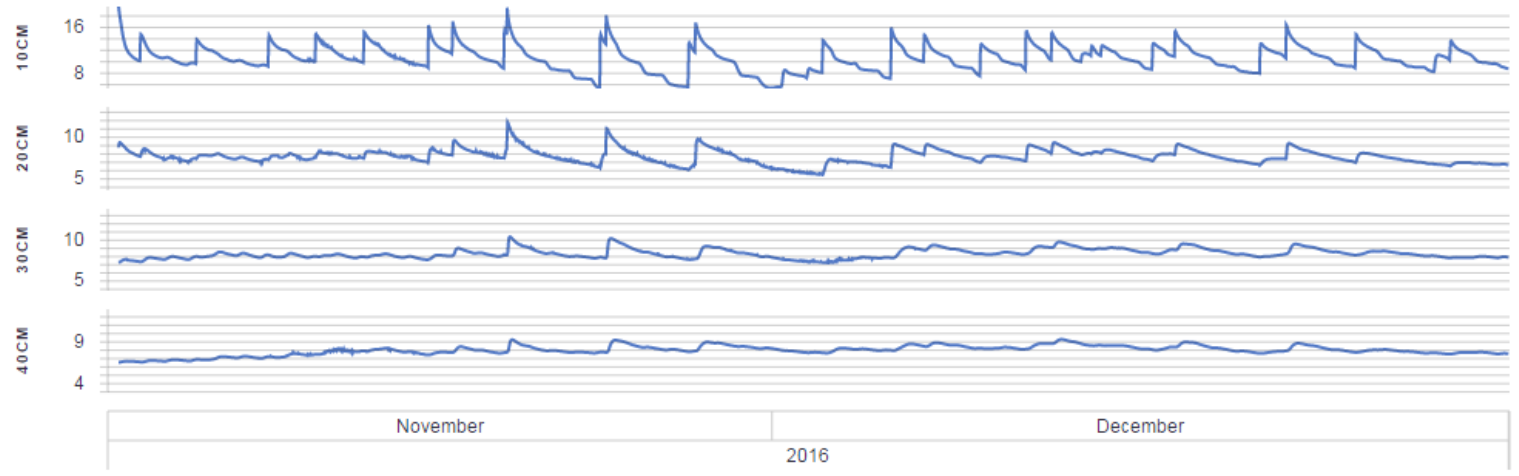

» Egypt - Potatoes

Soil moisture sum